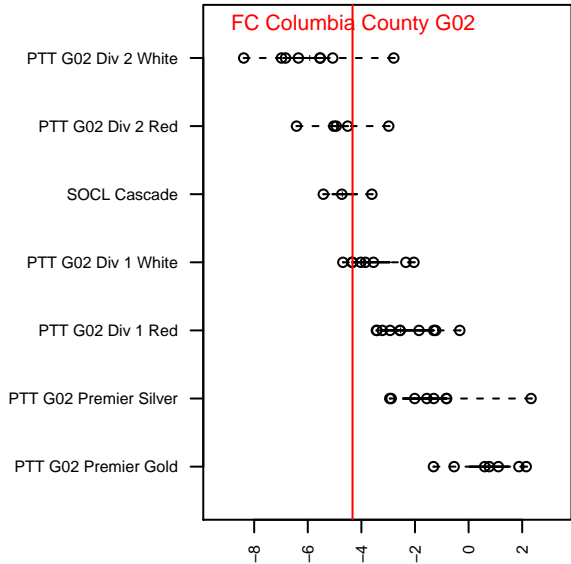

FC Columbia County G02

, OR
 G02 total strength=689
 attack=1.05 defense=0.44
 fall league = PTT G02 Div 1 White
 spr league = Spr OYS G02 Div 1 Blue

alt names used:
 FC Columbia County 02G
 FC Columbia County 02G
 FC Columbia County 02G
 FC Columbia County 02G

Venues played:
 2015 Mt Hood Challenge U13
 2015 PTT G02 Division 1 White
 2015 OYS Presidents Cup G02
 2015 Spr OYS G02 Division 1 Blue

FC Columbia County G02
 Dots are actual minus expected GF (blue circles) and GA (red triangles).
 Blue line is smoothed change in attack strength. Red is smoothed change in defense strength.

**attack and defense variance (black dot)
relative to other teams
and top 10 in region**

**attack and defense rating
relative to others at age
and all opponents in last 13 months**

Performance relative to 13 month average